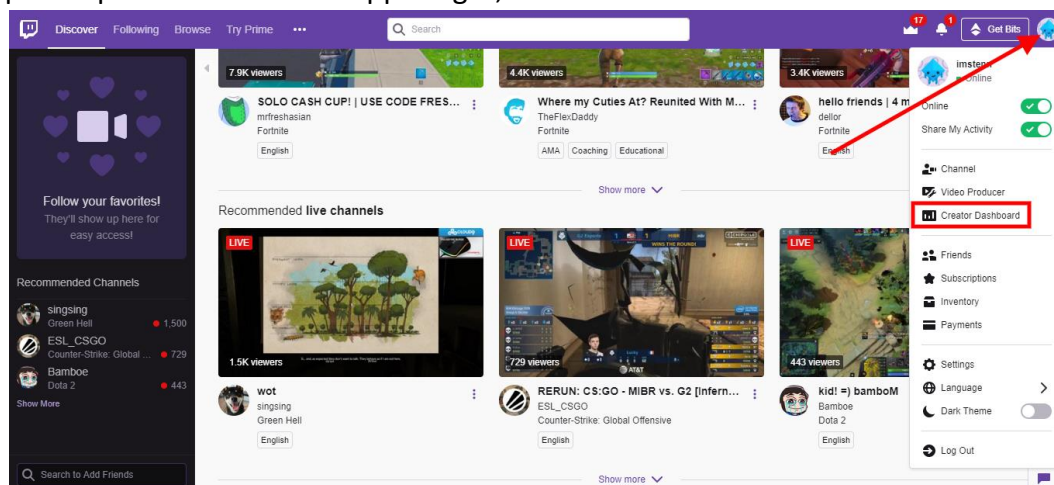

LIVEREEL TUTORIAL- How to Connect to Twitch

Follow these simple steps below:

1. Log in to your LiveReel account then go to **Accounts**. Since we're going to connect Twitch, click on **Connect** under the Twitch icon.

2. Enter the necessary details such as your Twitch username. To get the Stream Key, log in to your Twitch account then click your profile picture icon on the upper right, then hit **Creator Dashboard**.

3. On the Creator dashboard, click on **Channel** under the settings tab the copy the Stream Key.

- To get your Profile Picture URL, click on your profile (upper right corner), right click then Open Image in New Tab. Copy the URL from the URL box.

Connect Account

Connect your social accounts to LIVEreel and start streaming your video.

CONNECT buttons for: Facebook, YouTube, Twitch, Instagram, Twitter, SoundCloud, WordPress, Blogger, Tumblr, Dribbble, Instagram, Medium, and a generic 'G' icon.