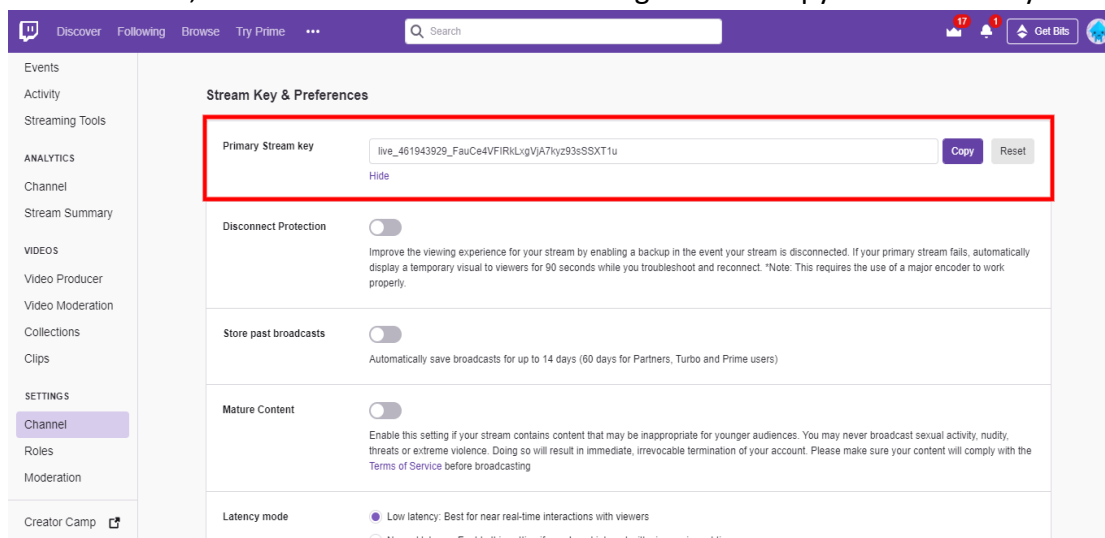

LIVEREEL TUTORIAL- How to Connect to Twitch

Follow these simple steps below:

1. Log in to your LiveReel account then go to **Accounts**. Since we're going to connect Twitch, click on **Connect** under the Twitch icon.

2. Enter the necessary details such as your Twitch username. To get the Stream Key, log in to your Twitch account then click your profile picture icon on the upper right, then hit **Creator Dashboard**.

3. On the Creator dashboard, click on **Channel** under the settings tab the copy the Stream Key.

- To get your Profile Picture URL, click on your profile (upper right corner), right click then Open Image in New Tab. Copy the URL from the URL box.