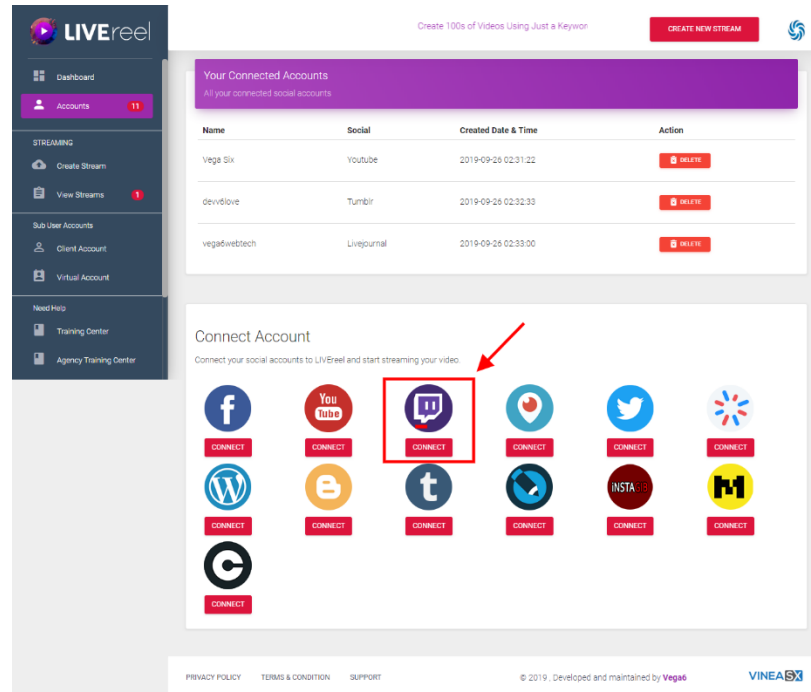

LIVEREEL TUTORIAL- How to Connect to Twitch

Follow these simple steps below:

1. Log in to your LiveReel account then go to **Accounts**. Since we're going to connect Twitch, click on **Connect** under the Twitch icon.

2. Enter the necessary details such as your Twitch username. To get the Stream Key, log in to your Twitch account then click your profile picture icon on the upper right, then hit **Creator Dashboard**.

3. On the Creator dashboard, click on **Channel** under the settings tab the copy the Stream Key.

- To get your Profile Picture URL, click on your profile (upper right corner), right click then Open Image in New Tab. Copy the URL from the URL box.

Connect

- Once successful, you will see Twitch on the list of the accounts connected to LiveReel.

40xp for \$40 OFF || Automatically Publish Your Videos on 8 + 12 Websites In Minutes - Special \$40 Discount